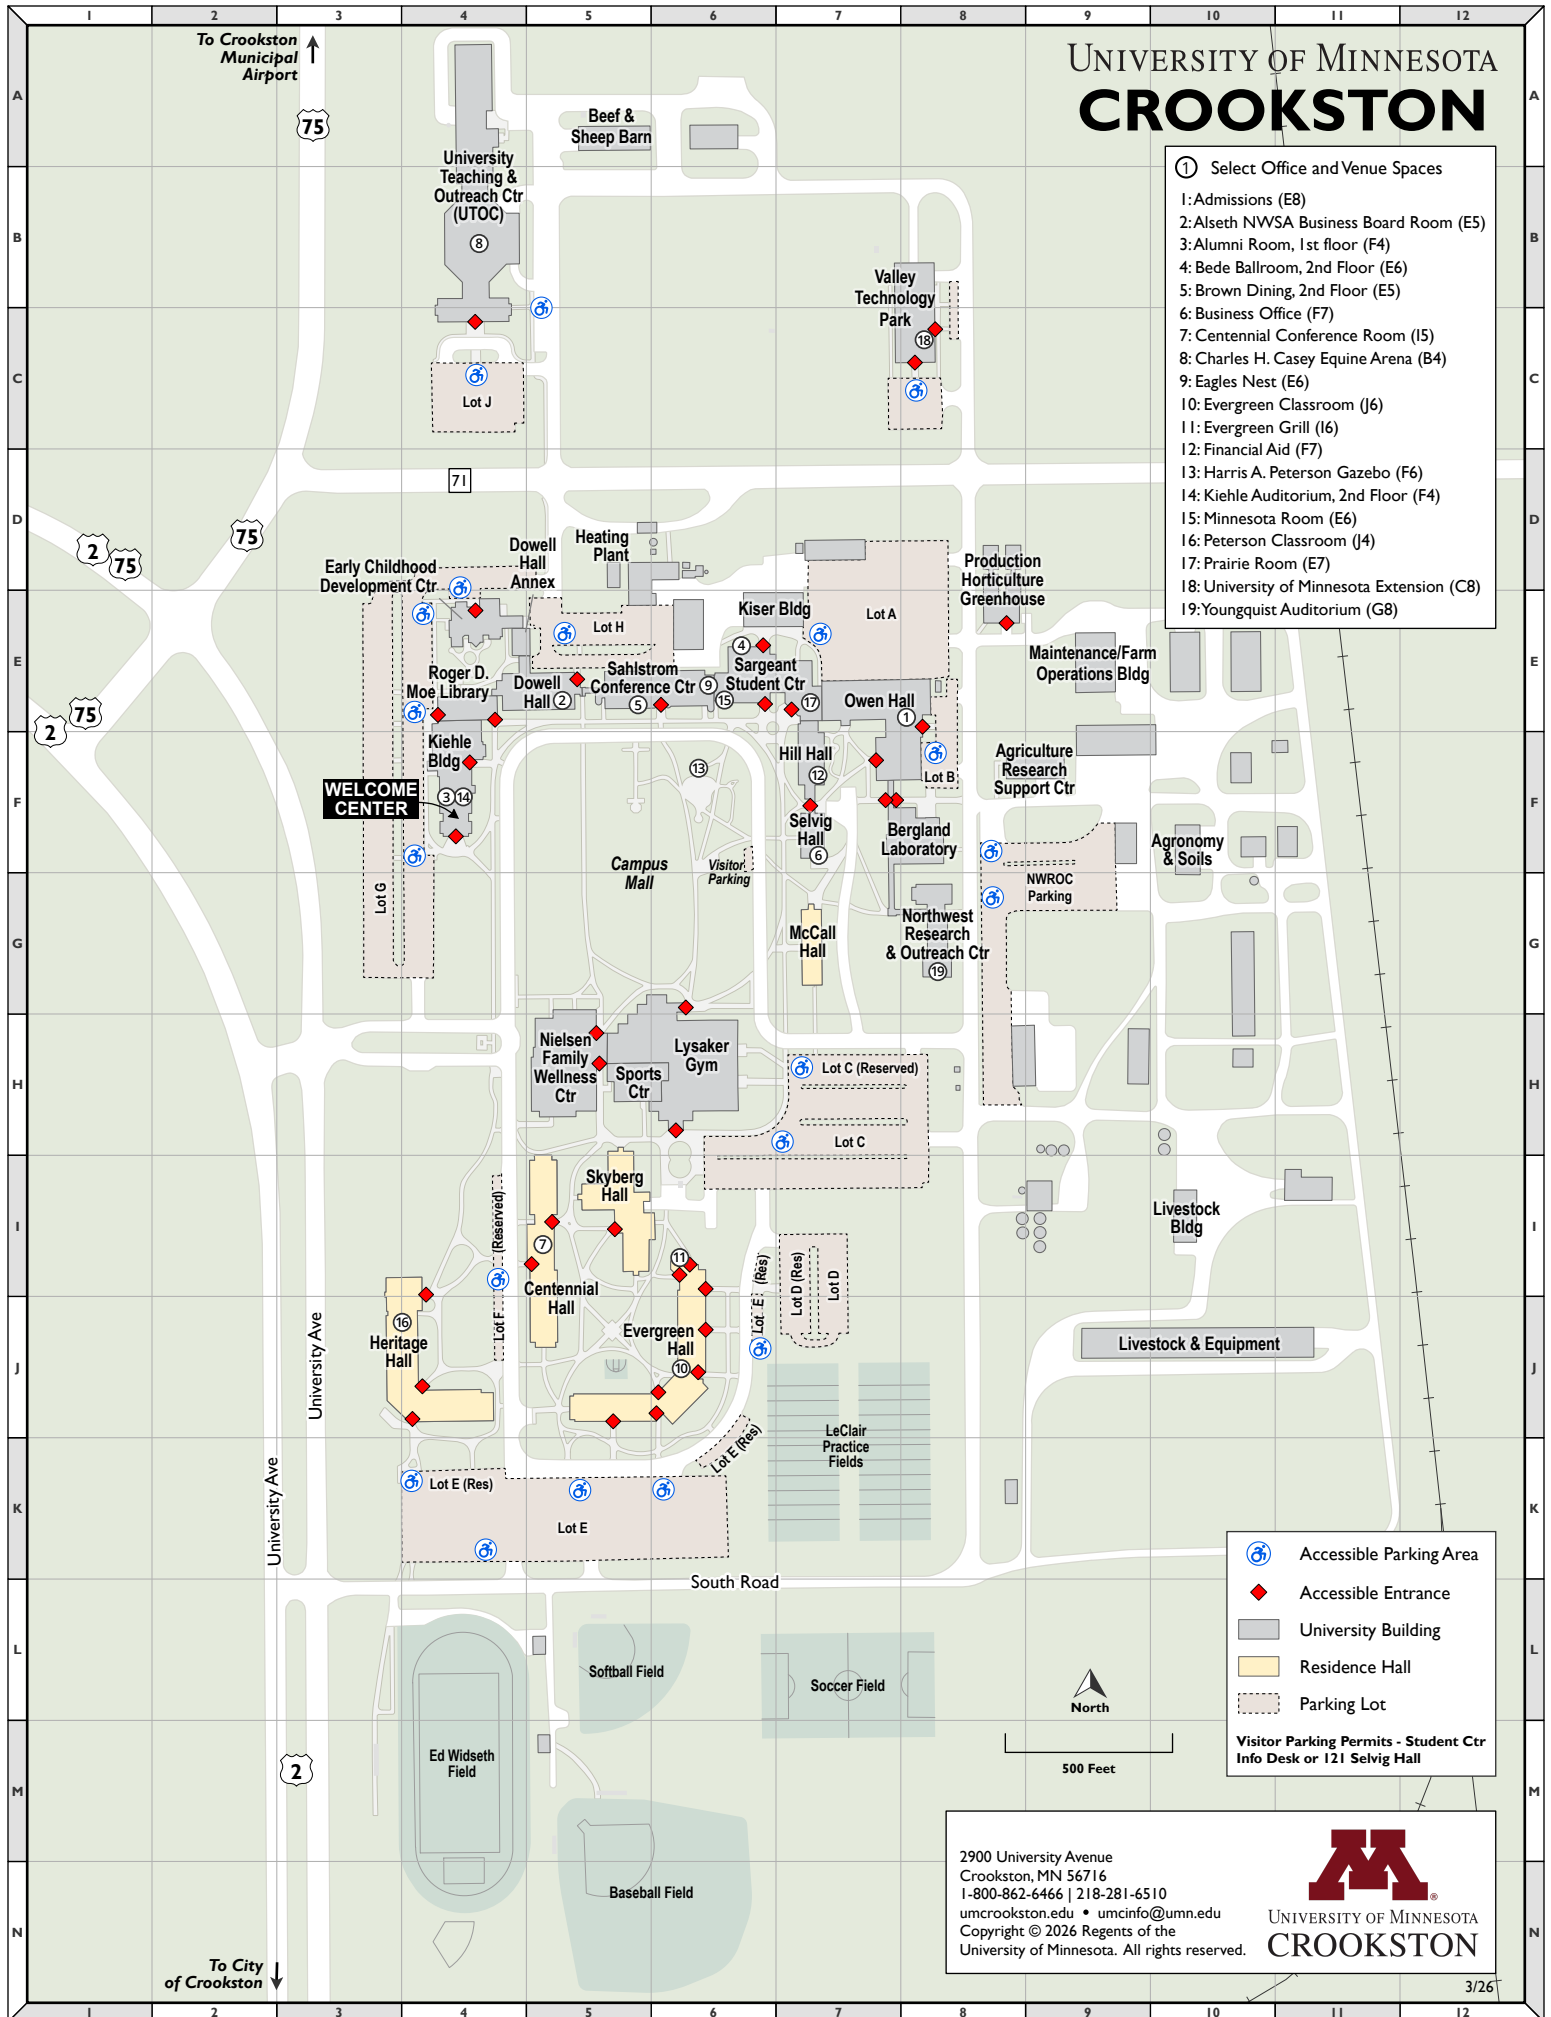

# UNIVERSITY OF MINNESOTA CROOKSTON

- ① Select Office and Venue Spaces
- 1: Admissions (E8)
  - 2: Alseth NWSA Business Board Room (E5)
  - 3: Alumni Room, 1st floor (F4)
  - 4: Bede Ballroom, 2nd Floor (E6)
  - 5: Brown Dining, 2nd Floor (E5)
  - 6: Business Office (F7)
  - 7: Centennial Conference Room (I5)
  - 8: Charles H. Casey Equine Arena (B4)
  - 9: Eagles Nest (E6)
  - 10: Evergreen Classroom (J6)
  - 11: Evergreen Grill (I6)
  - 12: Financial Aid (F7)
  - 13: Harris A. Peterson Gazebo (F6)
  - 14: Kiehle Auditorium, 2nd Floor (F4)
  - 15: Minnesota Room (E6)
  - 16: Peterson Classroom (J4)
  - 17: Prairie Room (E7)
  - 18: University of Minnesota Extension (C8)
  - 19: Youngquist Auditorium (G8)

- Accessible Parking Area
  - Accessible Entrance
  - University Building
  - Residence Hall
  - Parking Lot
- Visitor Parking Permits - Student Ctr Info Desk or I21 Selvig Hall

2900 University Avenue  
 Crookston, MN 56716  
 1-800-862-6466 | 218-281-6510  
 umcrookston.edu • umcinfo@umn.edu  
 Copyright © 2026 Regents of the University of Minnesota. All rights reserved.